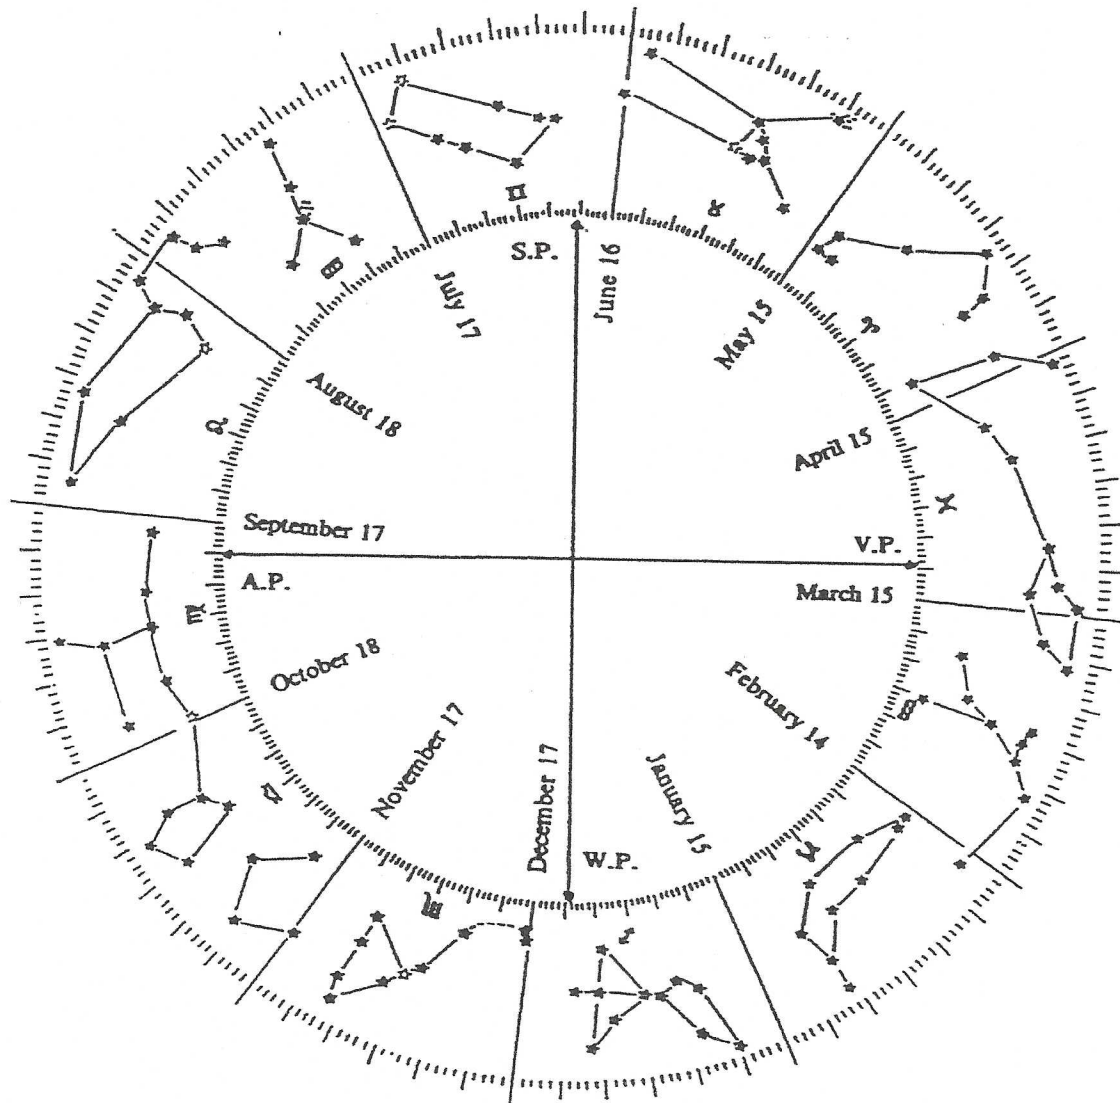

The sidereal zodiac

Dates of the Sun's ingress into the twelve signs of the zodiac

- V.P. = vernal point = location of the Sun on (or around) March 21
- S.P. = summer solstice point = location of the Sun on (or around) June 22.
- A.P. = autumnal point = location of the Sun on (or around) September 23.
- W.P. = winter solstice point = location of the Sun on (or around) December 22